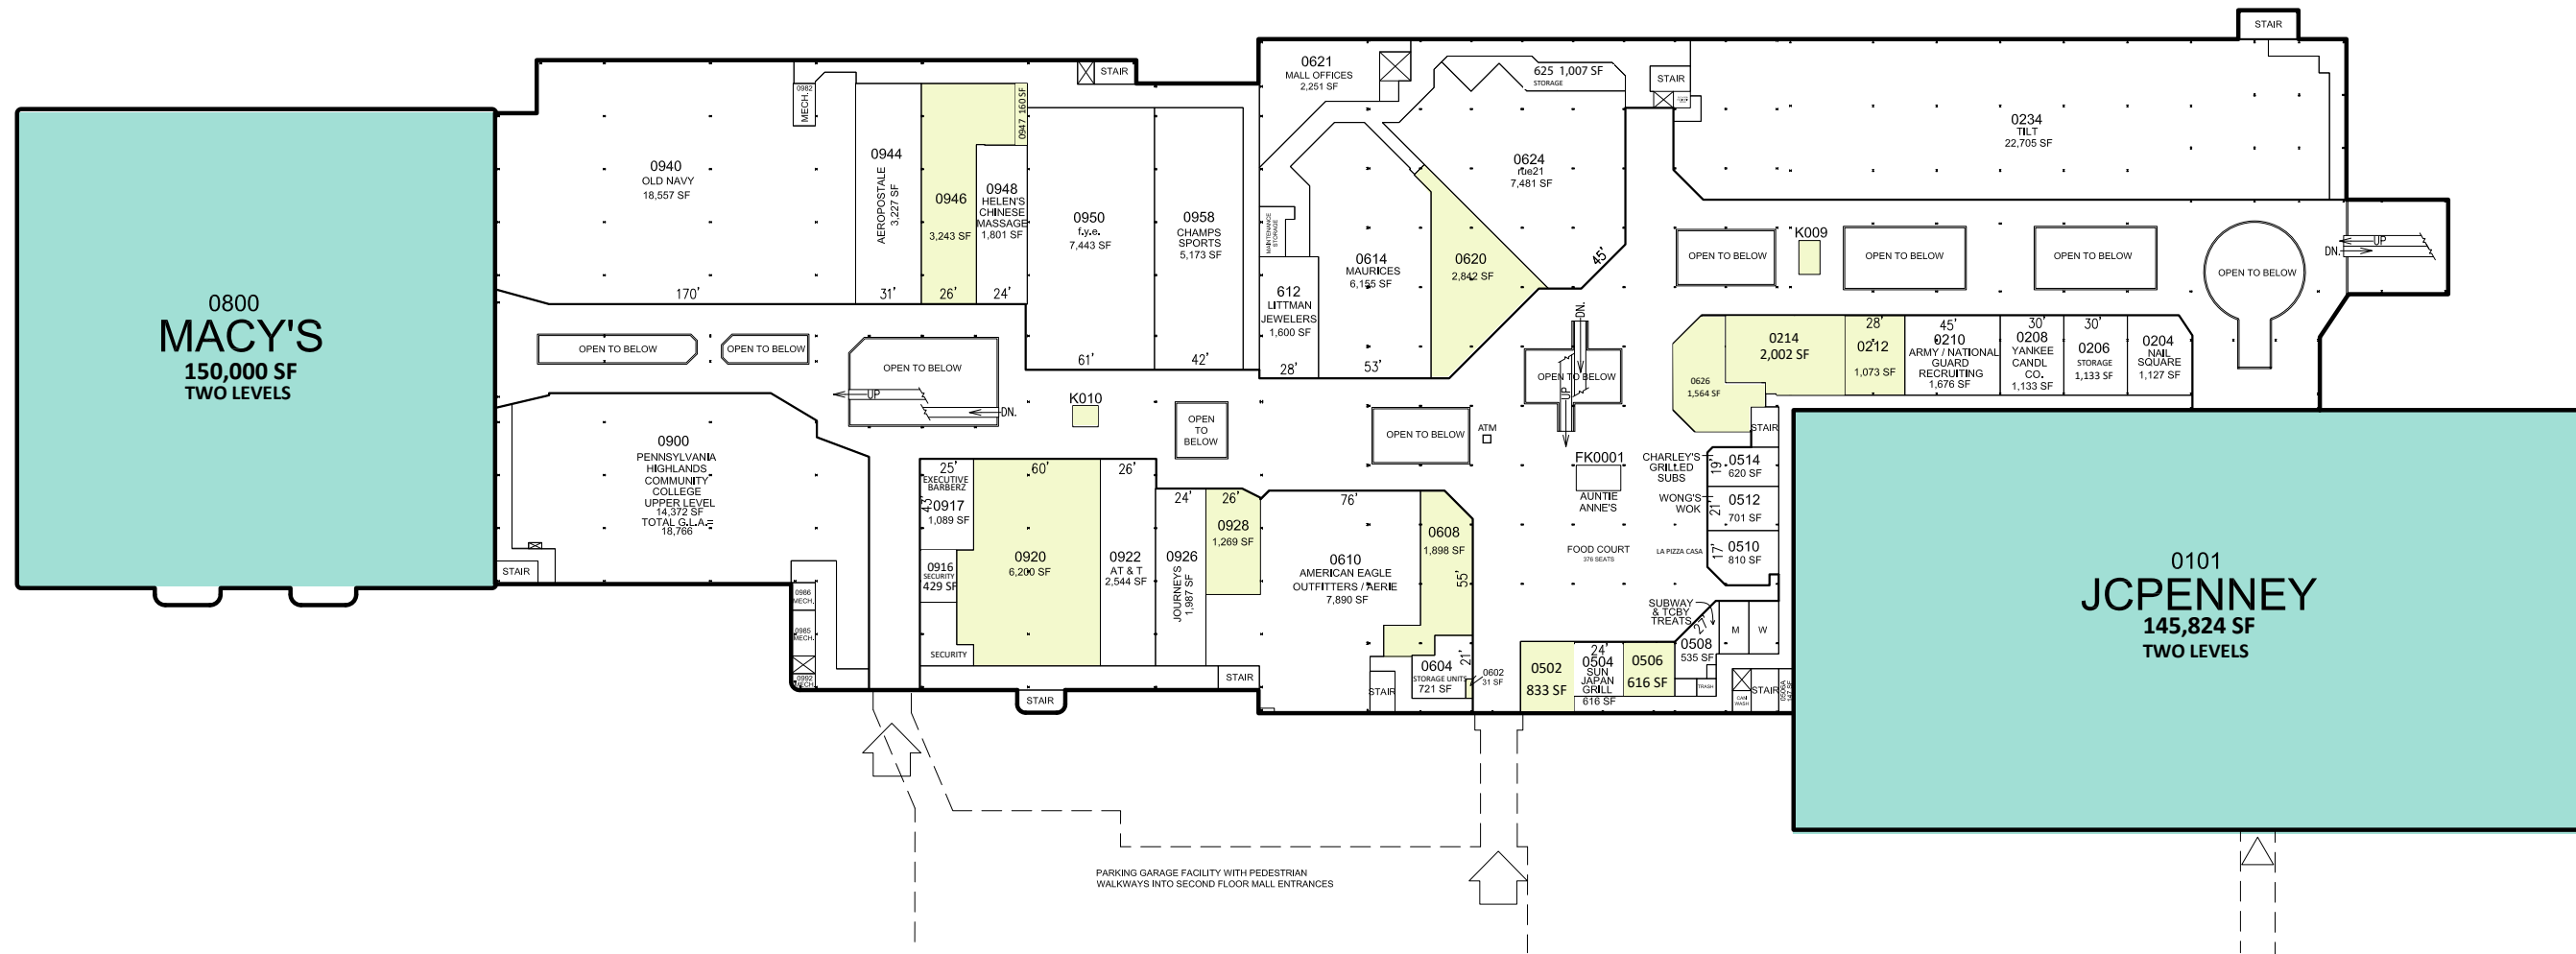

GROUND LEVEL

Leased

 Available

LEASING BY:

LOGAN VALLEY MALL
ALTOONA, PA

5580 GOODS LANE

LEASE PLAN
LP1

PLAN AS OF
DEC. 2021

UPPER LEVEL

Leased

 Available

LEASING BY:

LOGAN VALLEY MALL
ALTOONA, PA

5580 GOODS LANE

LEASE PLAN
LP2

PLAN AS OF
DEC. 2021