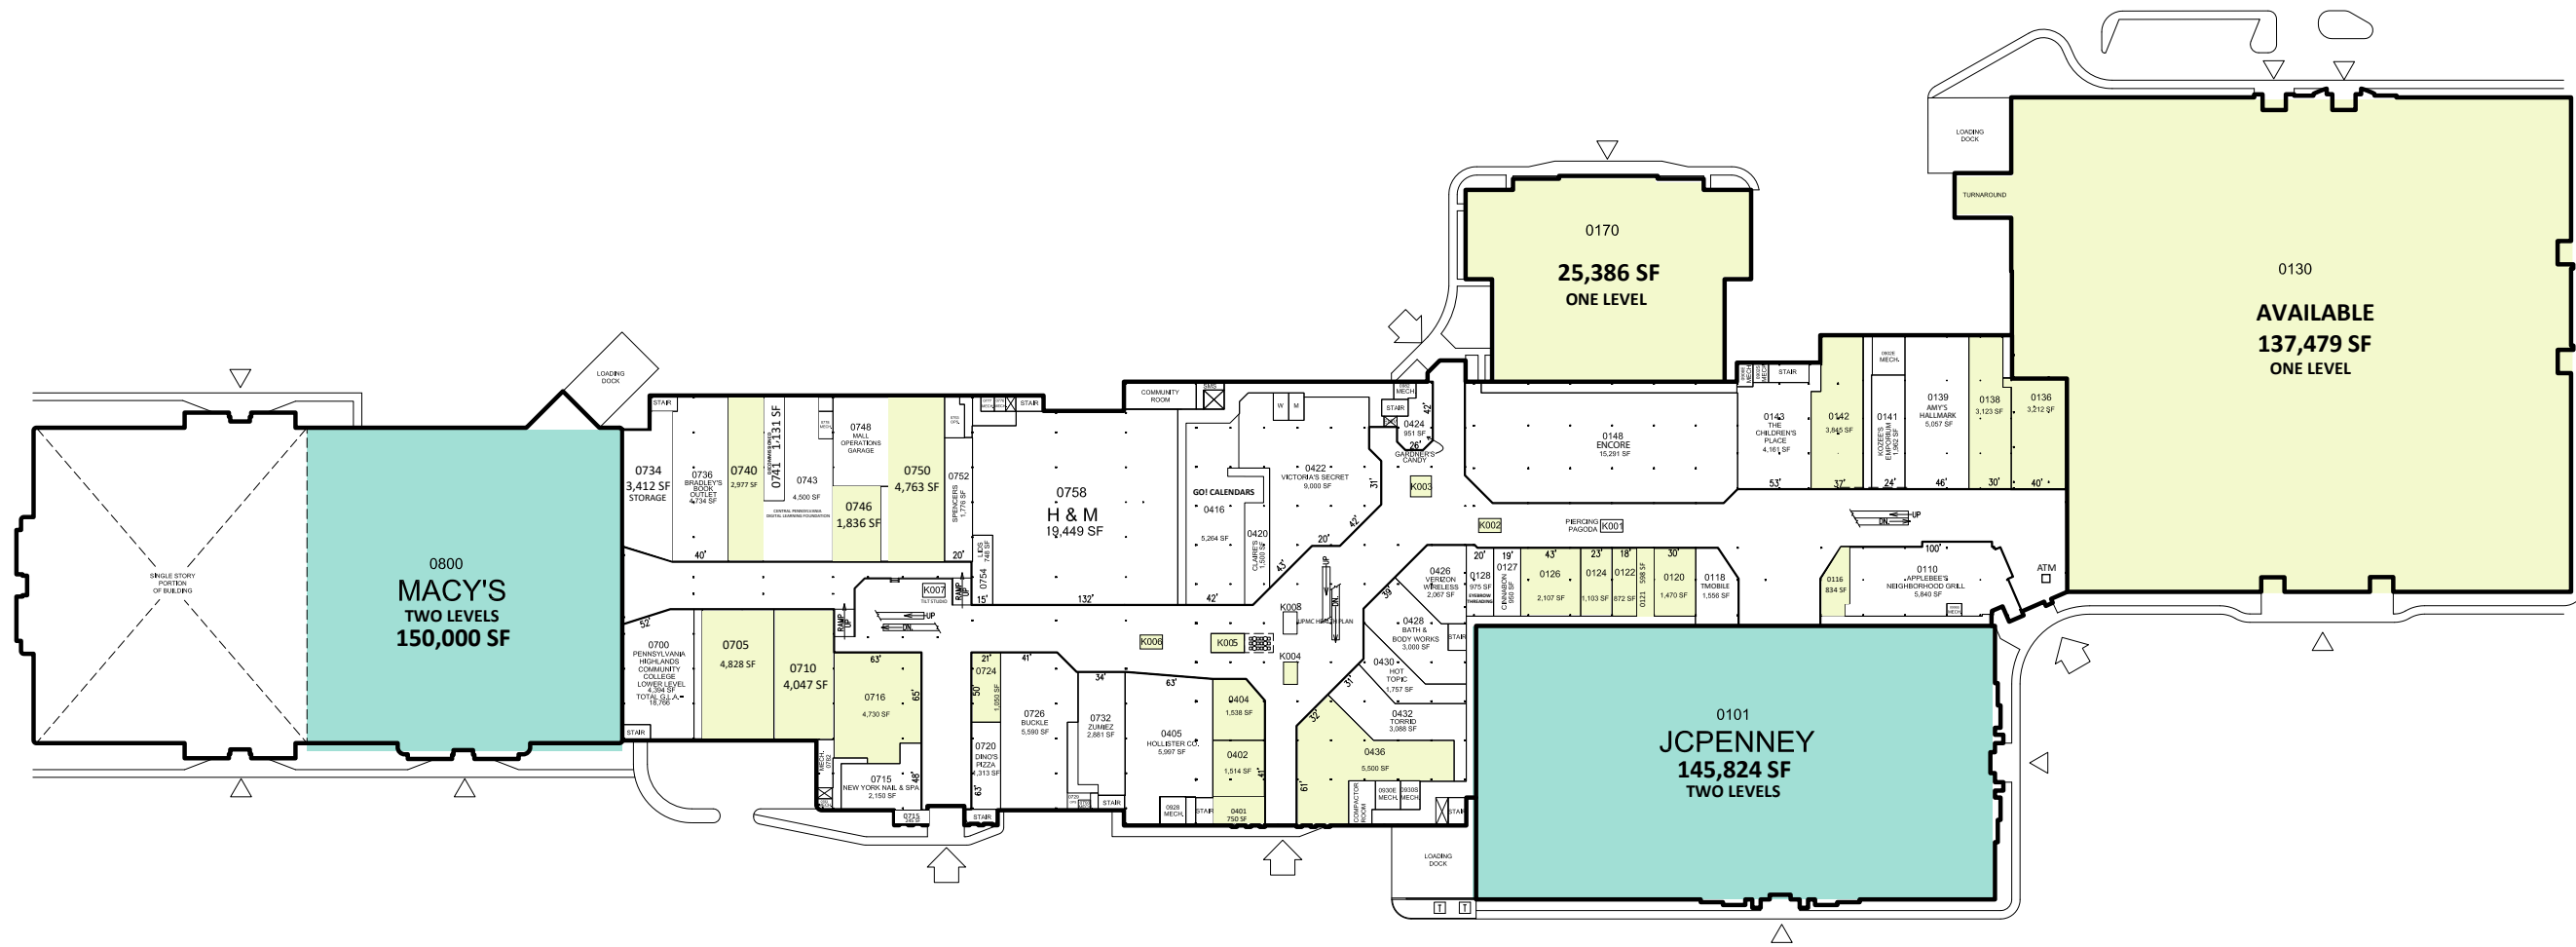

GROUND LEVEL

Leased

 Available

LEASING BY:

LOGAN VALLEY MALL
ALTOONA, PA

5580 GOODS LANE

LEASE PLAN
LP1

PLAN AS OF
DEC. 2021

UPPER LEVEL

Leased

 Available

LEASING BY:

LOGAN VALLEY MALL
ALTOONA, PA

5580 GOODS LANE

LEASE PLAN
LP2

PLAN AS OF
DEC. 2021