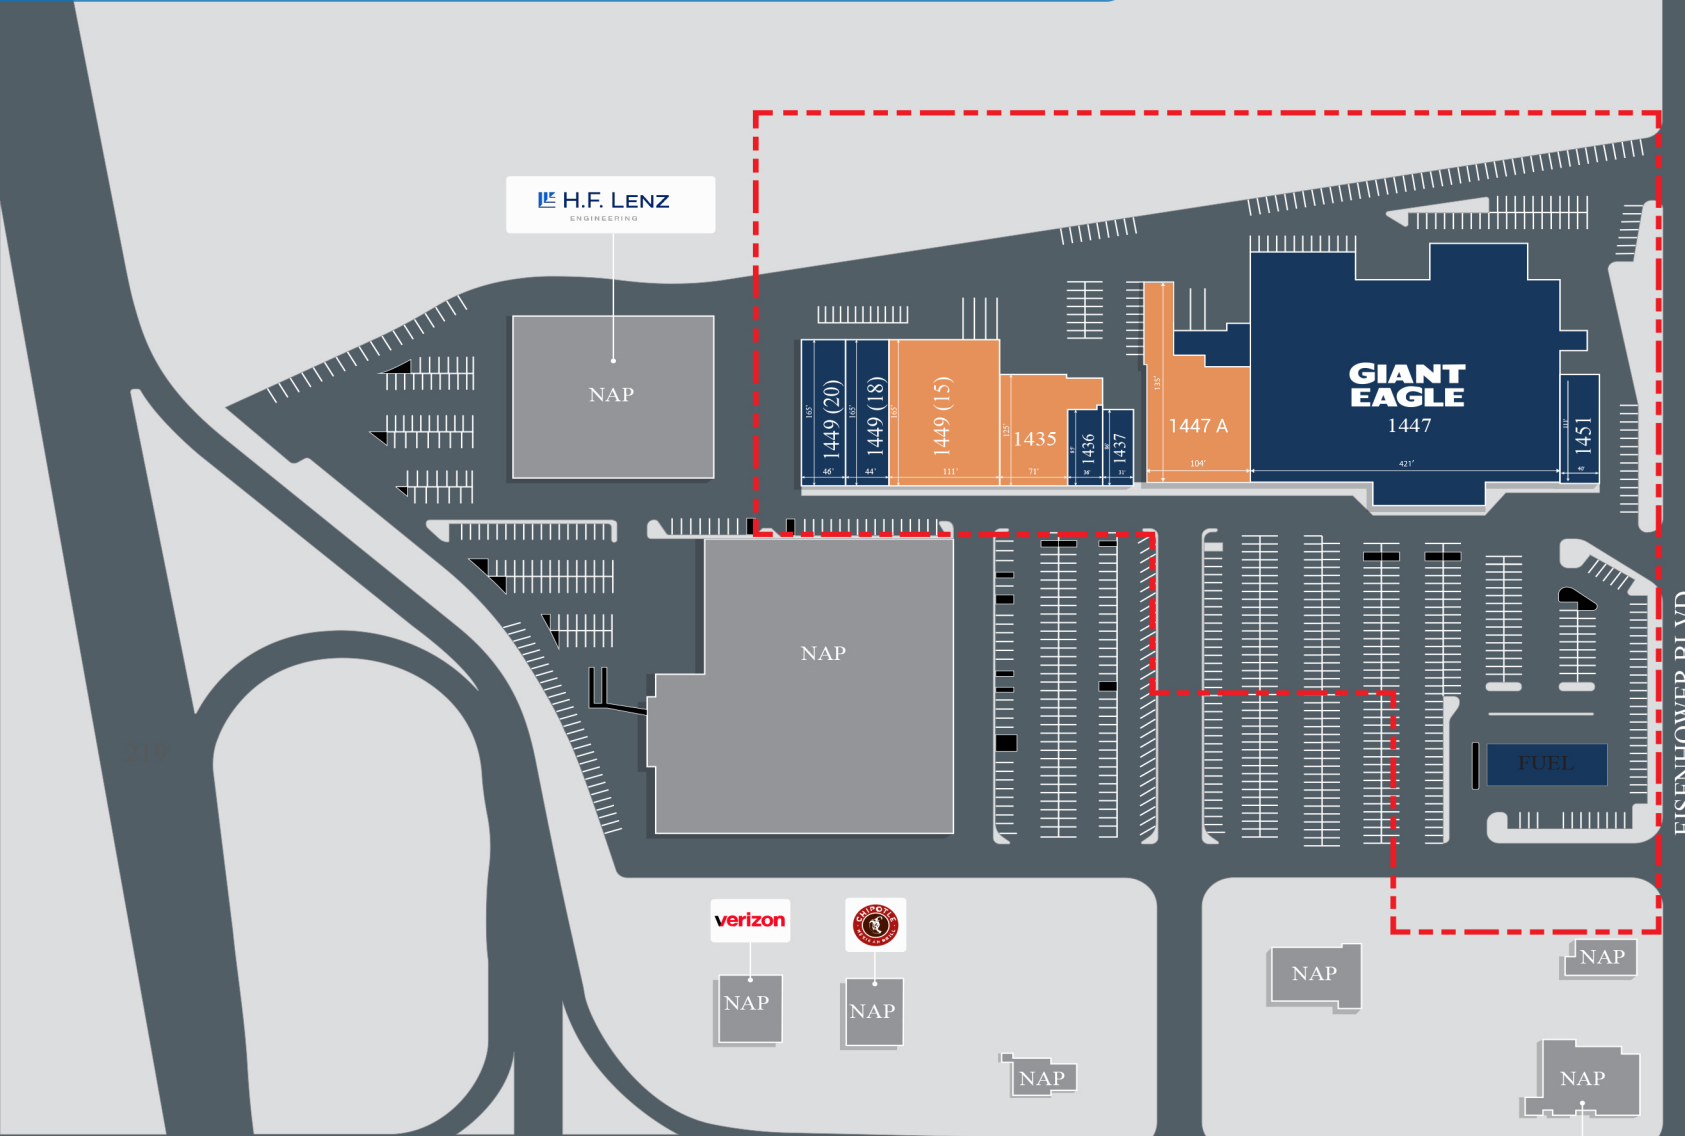

SUITE	TENANT NAME	SQFT
FUEL	Giant Eagle Fuel	1,111
15	Vacant	18,230
18	H.F. Lenz Company	7,663
20	Mullys Billiards	7,045
1435	Vacant	8,000
1436	SunSeekers Tanning Studios	3,060
1437	Cosmoprof	2,550
1447 A	Vacant	17,121
1447	Giant Eagle	83,879
1451	Ayers Presser Elder Law LLC	4,838

■	Available	■	Occupied	■	Leased
■	Not A Part	■	Site Boundary		

EISENHOWER BLVD

SCALP AVE