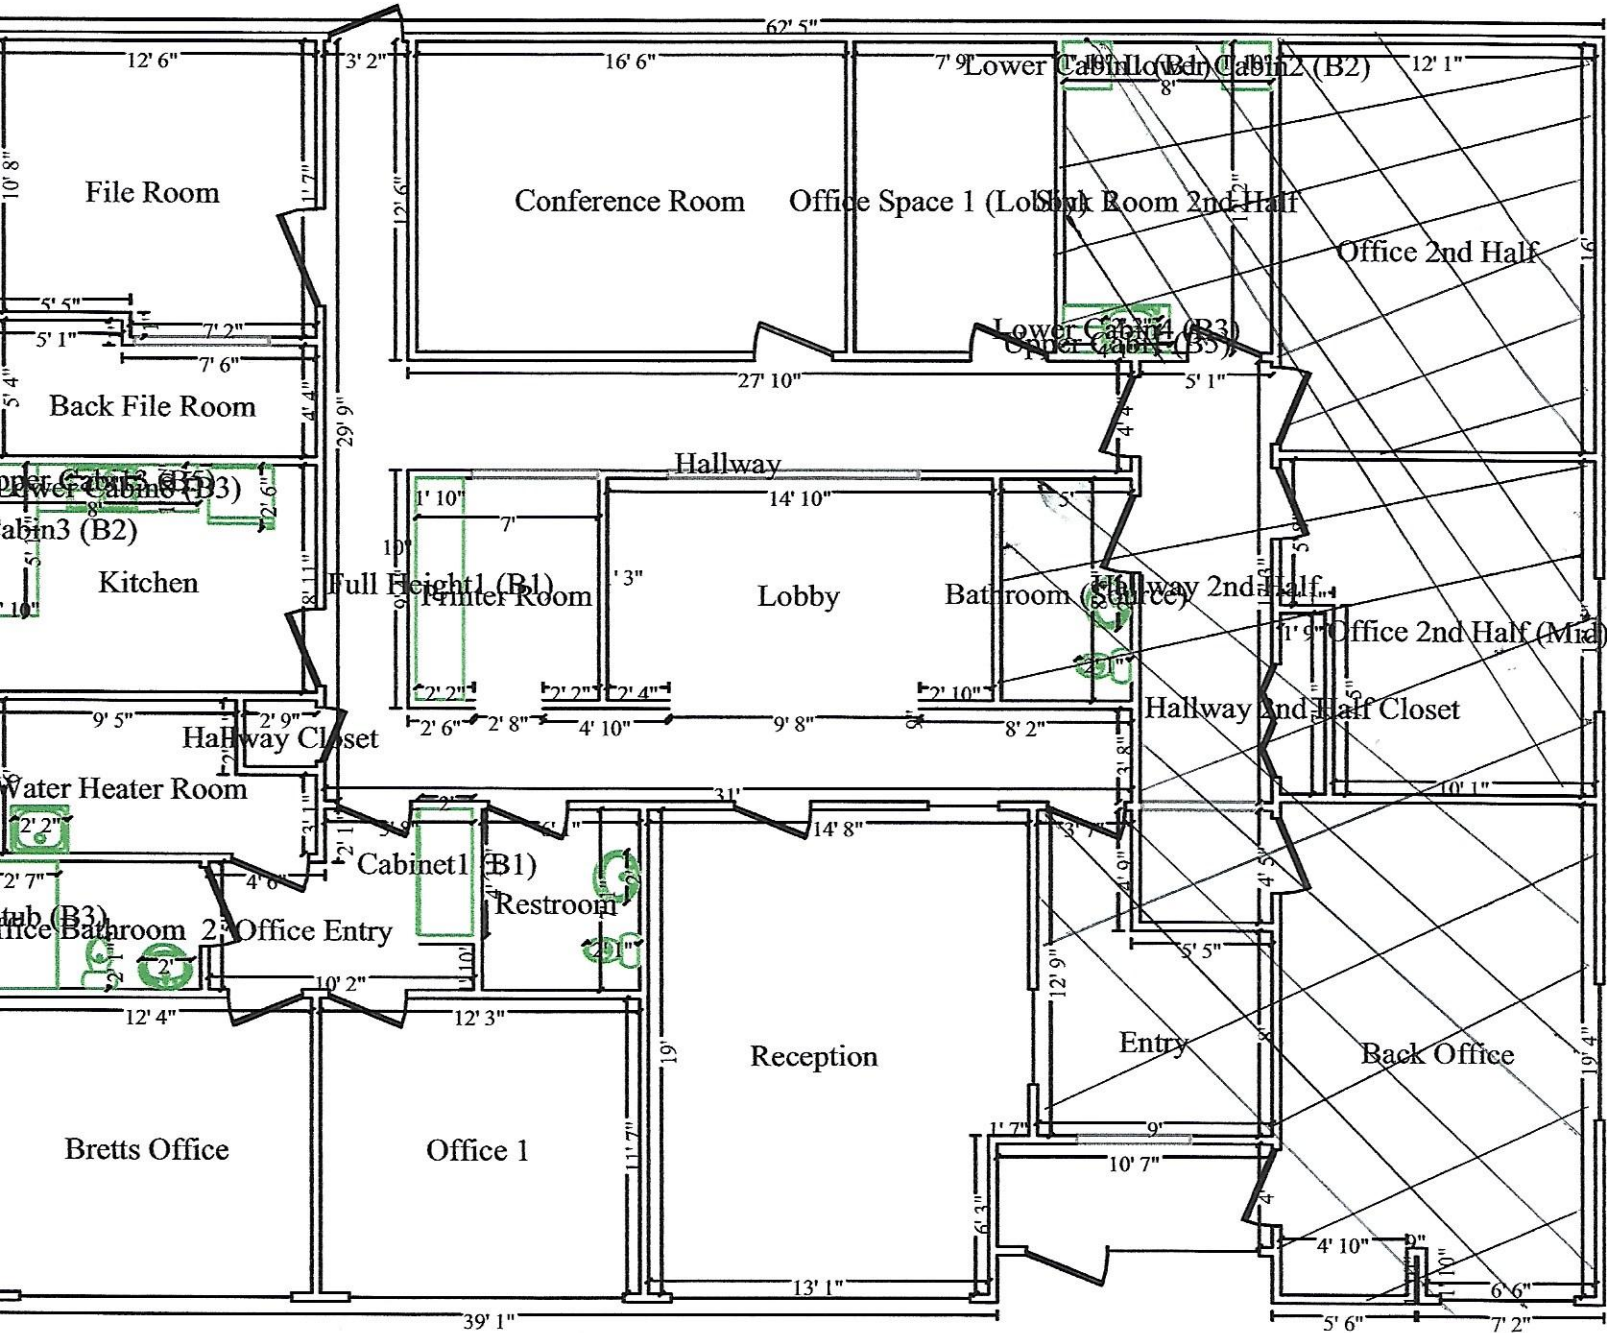

318 TOUCHER ST.
 JOHNSTOWN PA. 15905 (UPPER YODER)

Approx. 1,300 sq ft available
 (Cross hatched area)